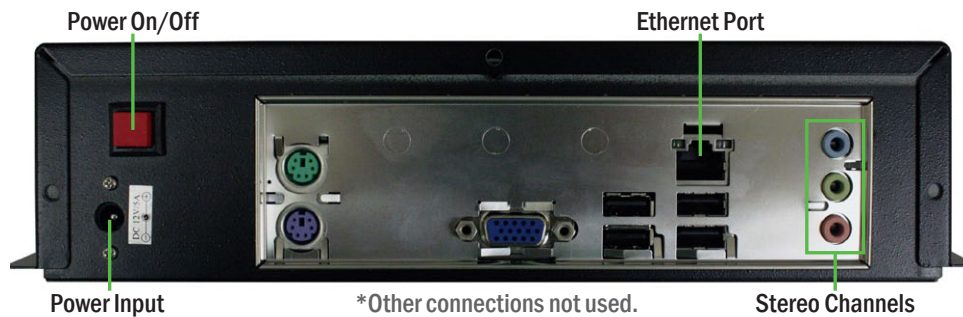

Power Input

*Other connections not used.

Stereo Channels

INCLUDED WITH PACKAGE	
HAI Music Gateway w/mounting plate	84A00-1
AC Adapter (In 100-240VAC, 50-60Hz; Out 12VDC)	-
120V Power Cord	-
Documentation	-

ACCESSORIES	
Hi-Fi by HAI	62A00-1/62A00-2
HAI OmniTouch 5.7e Touchscreen	53A00-2
HAI OmniTouch 10pe Portable Touchscreen	94A00-1
HAI Indoor/Outdoor IP Camera	68A11-1