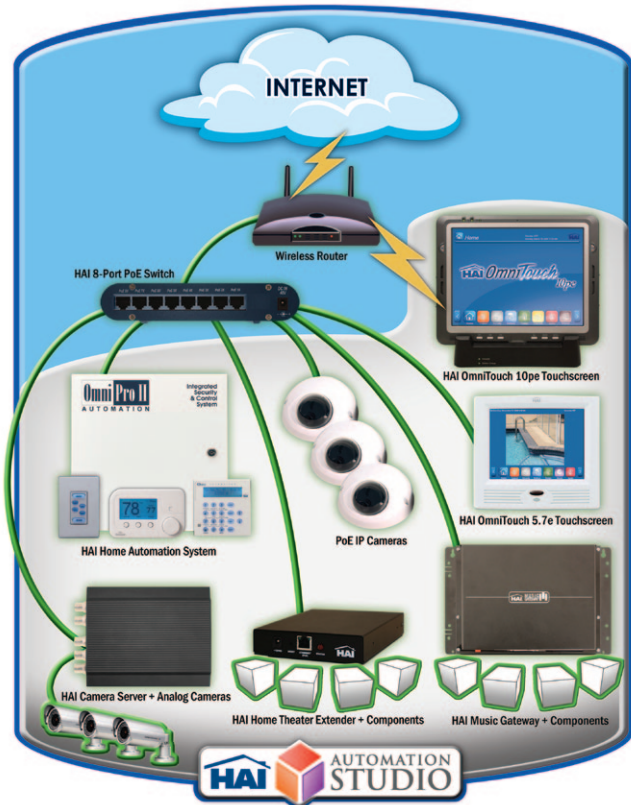

HAI MUSIC GATEWAY

The HAI Music Gateway opens up your music collection to the rest of the home. A music server/renderer with three independent stereo channels, Music Gateway uses an HAI OmniTouch Touchscreen (5.7e/10pe) for selecting music.

- Utilizes IP-based Touchscreens (OmniTouch 5.7e, 10pe)

- Plays audio off the built-in hard drive or can play off a network share.

- Includes HAI's WL3 software which allows remote access via Internet or mobile device such as an iPhone.

- USB port for expanded hard drive capabilities.

- Requires HAI Automation Studio for installation and setup.

THE HAI IP-BASED PRODUCT SUITE

Selections can be made by artist, title, genre, or playlist. Album art and other meta-data can even be viewed. Where a Hi-Fi by HAI or other multi-room audio system is available, the Music Gateway can be fully integrated.

And there is a reason HAI calls it the Music Gateway: included is HAI's advanced WL3 software for home control and IP camera integration. With WL3, homeowners can access not only their music, but their entire home automation system. Users can access via mobile devices such as the iPhone™, BlackBerry™, Windows™ Phones, Android™ Phones, or any web browser. With WL3, record and play videos from IP cameras based on system events including motion, alarm, and door openings. Store surveillance video off-site in a shared folder. The Music Gateway is the perfect access point for all your needs.