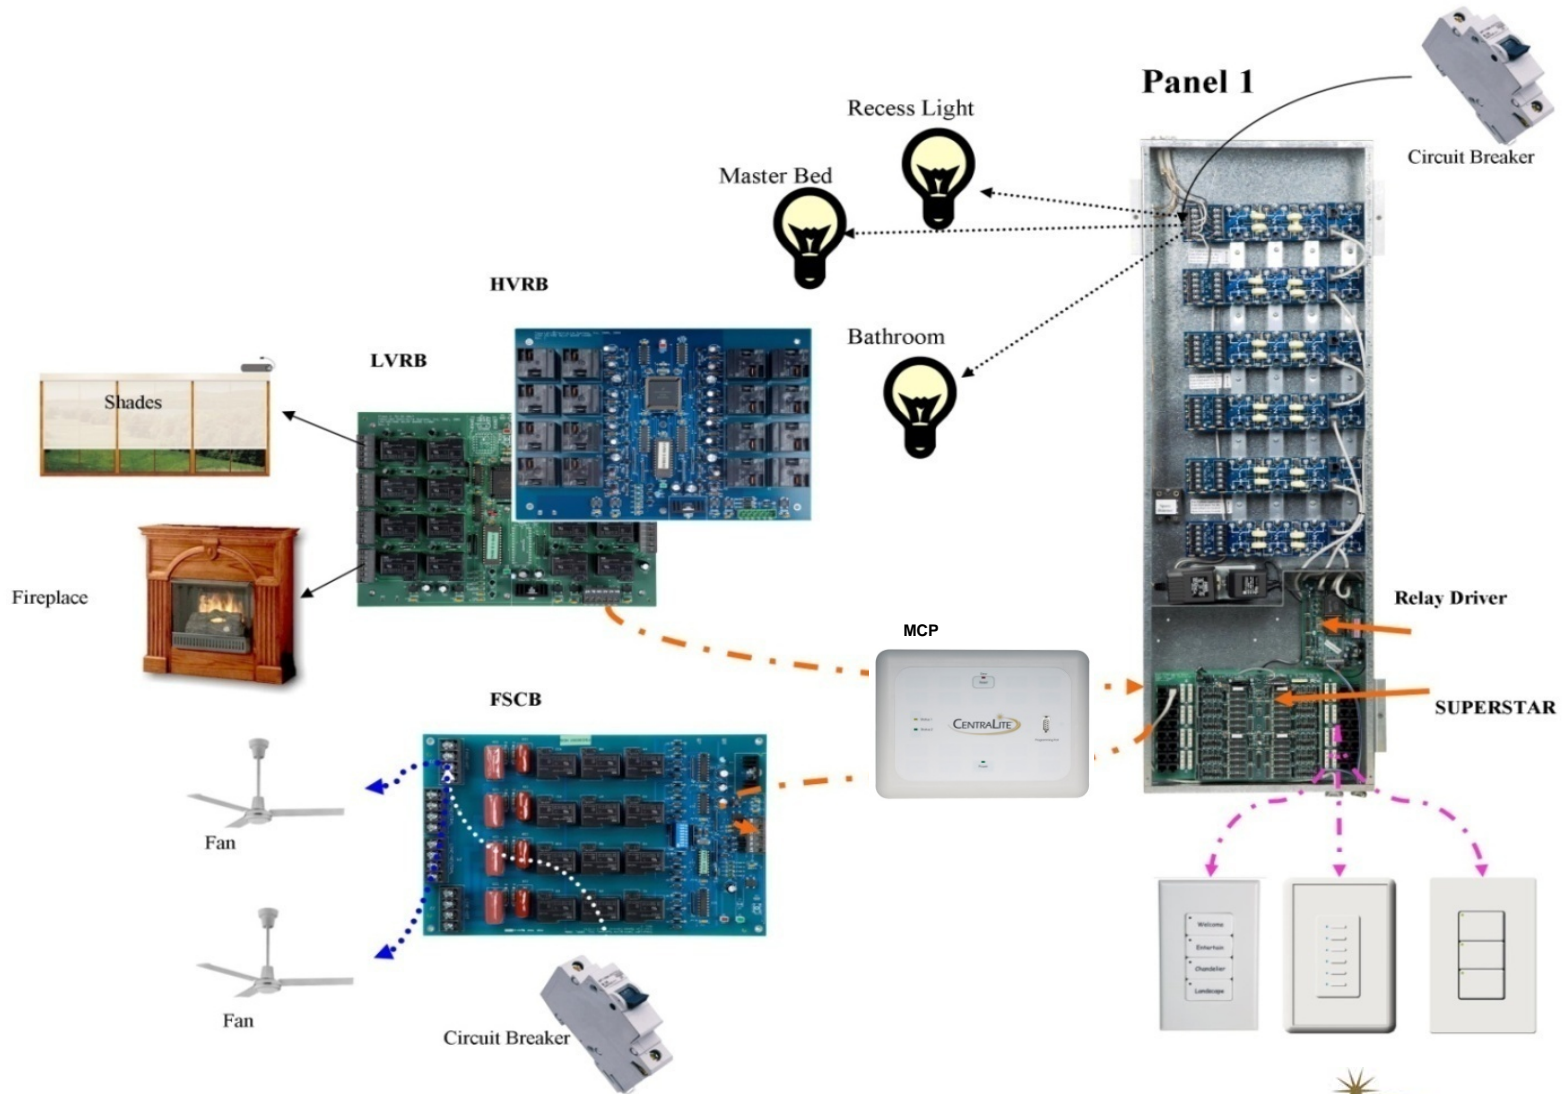

Elegance™ XL System Layout

Contact any Authorized Centralite Dealer for additional information or Centralite Sales at 877.466.5483 – www.centralite.com